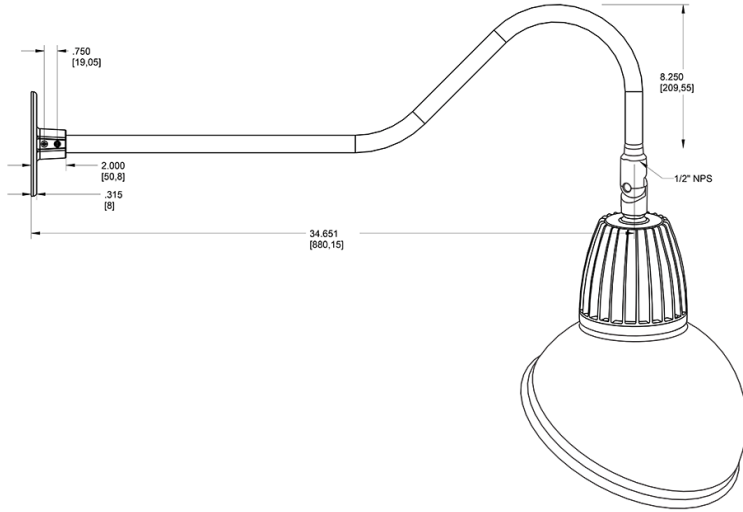

Dimensions

Features

- Adjustable 45° swivel joint
- Superior heat sink
- Die-cast aluminum housing
- 5-Year, No-Compromise Warranty

Ordering Matrix

Family	Wattage	Color Temp	Reflector	Shade	ShadeSize	Finish
GN2LED	26	Y		AD		G
	13 = 13W 26 = 26W	Y = 3000K Warm N = 4000K Neutral	Blank = Flood R = Rectangular S = Spot	AD = Angled Dome	11 = 11" Blank = 15"	B = Black W = White A = Bronze S = Silver G = Hunter Green YL = Yellow LB = Light Blue BL = Royal Blue BWN = Brown I = Ivory R = Red