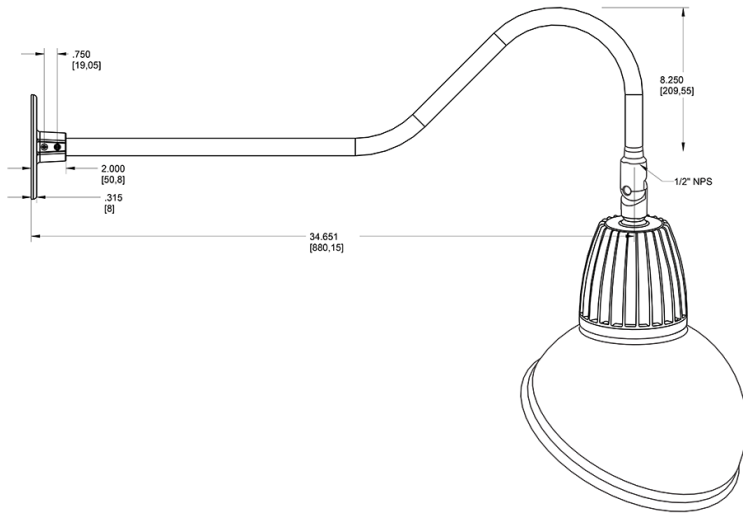

13 & 26 Watt Dome Shade LED Gooseneck Luminaire designed to match the architecture of Main Street storefronts and building perimeters. LED Gooseneck Dome Shade with 35" Goose Arm Style 2.

Color: Brown

Weight: 14.0 lbs

Dimensions

Features

- Adjustable 45° swivel joint
- Superior heat sink
- Die-cast aluminum housing
- 5-Year, No-Compromise Warranty

Ordering Matrix

Family	Wattage	Color Temp	Reflector	Shade	ShadeSize	Finish
GN2LED	26	Y		AD		BWN
	13 = 13W 26 = 26W	Y = 3000K Warm N = 4000K Neutral	Blank = Flood R = Rectangular S = Spot	AD = Angled Dome	11 = 11" Blank = 15"	B = Black W = White A = Bronze S = Silver G = Hunter Green YL = Yellow LB = Light Blue BL = Royal Blue BWN = Brown I = Ivory R = Red