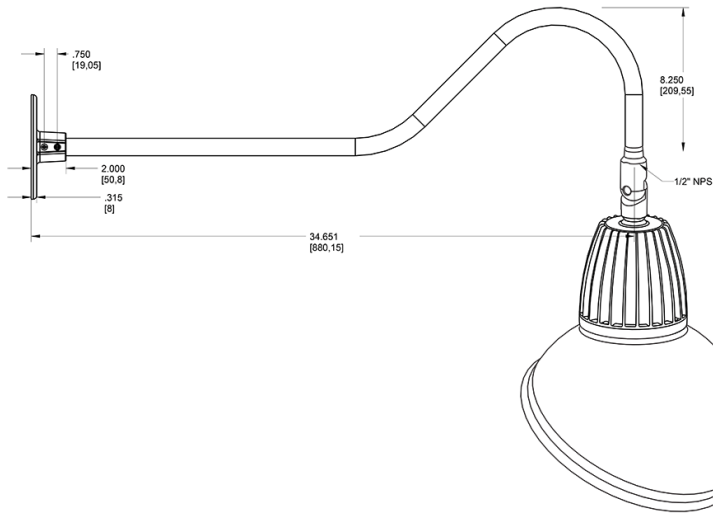

Dimensions

Features

- Adjustable 45° swivel joint
- Superior heat sink
- Die-cast aluminum housing
- 5-Year, No-Compromise Warranty

Ordering Matrix

Family	Wattage	Color Temp	Reflector	Shade	ShadeSize	Finish
GN2LED	26	Y		AD		A
	13 = 13W 26 = 26W	Y = 3000K Warm N = 4000K Neutral	Blank = Flood R = Rectangular S = Spot	AD = Angled Dome	11 = 11" Blank = 15"	B = Black W = White A = Bronze S = Silver G = Hunter Green YL = Yellow LB = Light Blue BL = Royal Blue BWN = Brown I = Ivory R = Red