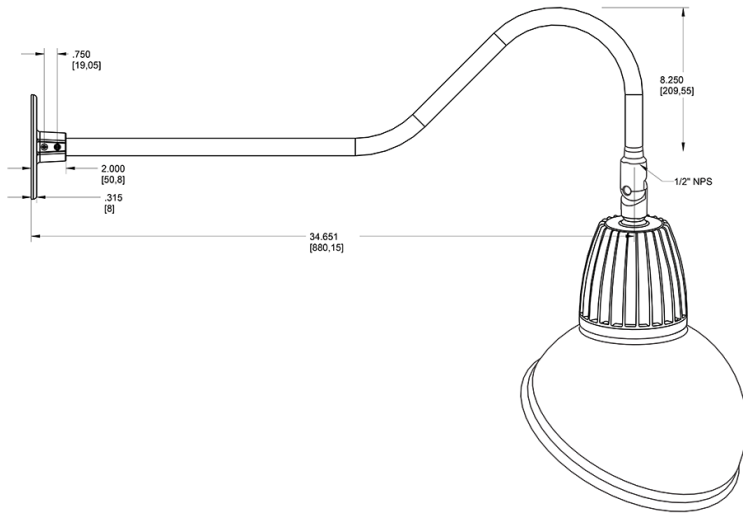

Dimensions

Features

- Adjustable 45° swivel joint
- Superior heat sink
- Die-cast aluminum housing
- 5-Year, No-Compromise Warranty

Ordering Matrix

Family	Wattage	Color Temp	Reflector	Shade	ShadeSize	Finish
GN2LED	26	Y		AD	11	YL
	13 = 13W 26 = 26W	Y = 3000K Warm N = 4000K Neutral	Blank = Flood R = Rectangular S = Spot	AD = Angled Dome	11 = 11" Blank = 15"	B = Black W = White A = Bronze S = Silver G = Hunter Green YL = Yellow LB = Light Blue BL = Royal Blue BWN = Brown I = Ivory R = Red