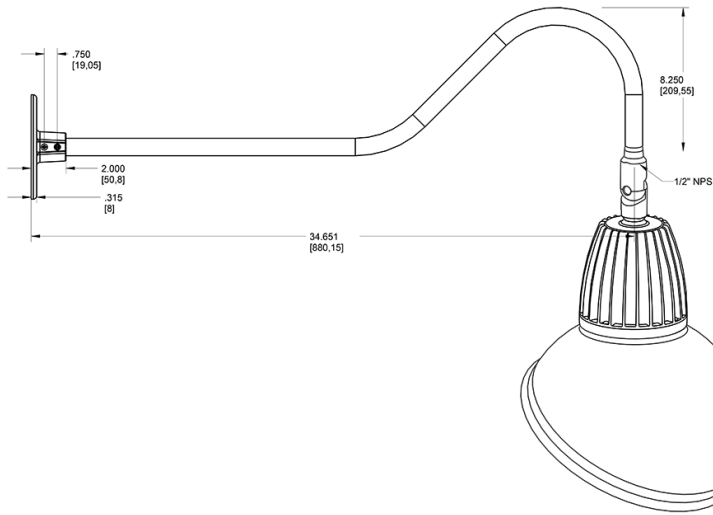

Dimensions

Features

- Adjustable 45° swivel joint
- Superior heat sink
- Die-cast aluminum housing
- 5-Year, No-Compromise Warranty

Ordering Matrix

Family	Wattage	Color Temp	Reflector	Shade	ShadeSize	Finish
GN2LED	26	Y		AD	11	BL
	13 = 13W 26 = 26W	Y = 3000K Warm N = 4000K Neutral	Blank = Flood R = Rectangular S = Spot	AD = Angled Dome	11 = 11" Blank = 15"	B = Black W = White A = Bronze S = Silver G = Hunter Green YL = Yellow LB = Light Blue BL = Royal Blue BWN = Brown I = Ivory R = Red