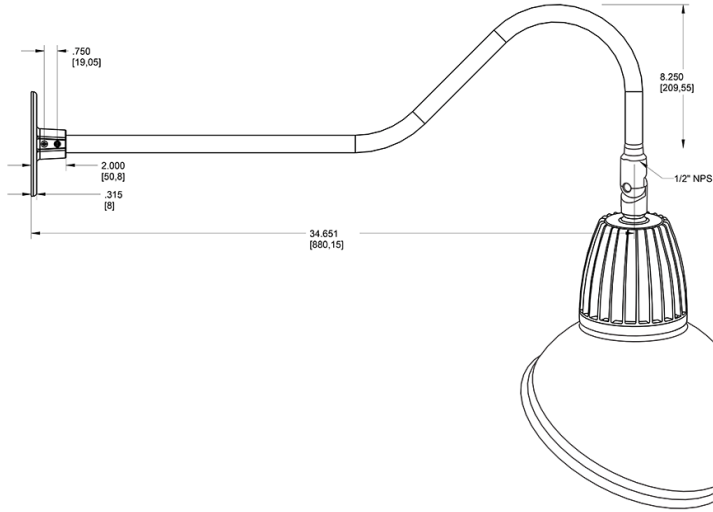

13 & 26 Watt Dome Shade LED Gooseneck Luminaire designed to match the architecture of Main Street storefronts and building perimeters. LED Gooseneck Dome Shade with 35" Goose Arm Style 2.

Color: Black

Weight: 14.0 lbs

Dimensions

Features

- Adjustable 45° swivel joint
- Superior heat sink
- Die-cast aluminum housing
- 5-Year, No-Compromise Warranty

Ordering Matrix

Family	Wattage	Color Temp	Reflector	Shade	ShadeSize	Finish
GN2LED	26	Y		AD	11	B
	13 = 13W 26 = 26W	Y = 3000K Warm N = 4000K Neutral	Blank = Flood R = Rectangular S = Spot	AD = Angled Dome	11 = 11" Blank = 15"	B = Black W = White A = Bronze S = Silver G = Hunter Green YL = Yellow LB = Light Blue BL = Royal Blue BWN = Brown I = Ivory R = Red