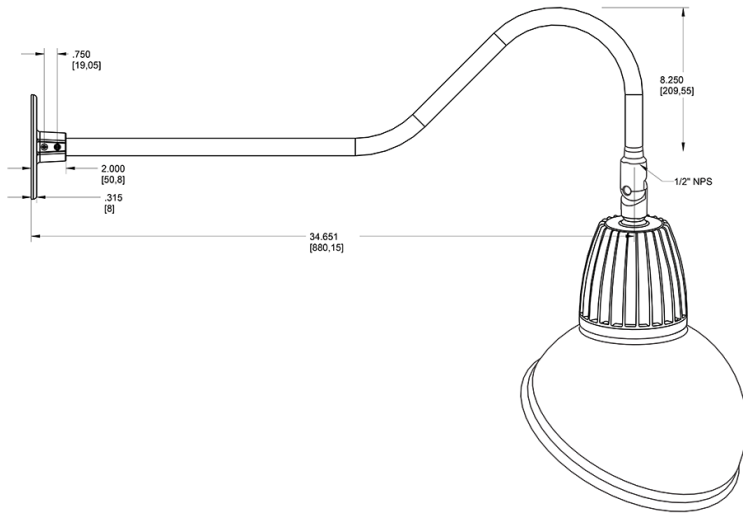

Dimensions

Features

- Adjustable 45° swivel joint
- Superior heat sink
- Die-cast aluminum housing
- 5-Year, No-Compromise Warranty

Ordering Matrix

Family	Wattage	Color Temp	Reflector	Shade	ShadeSize	Finish
GN2LED	26	Y		AD	11	A
	13 = 13W 26 = 26W	Y = 3000K Warm N = 4000K Neutral	Blank = Flood R = Rectangular S = Spot	AD = Angled Dome	11 = 11" Blank = 15"	B = Black W = White A = Bronze S = Silver G = Hunter Green YL = Yellow LB = Light Blue BL = Royal Blue BWN = Brown I = Ivory R = Red