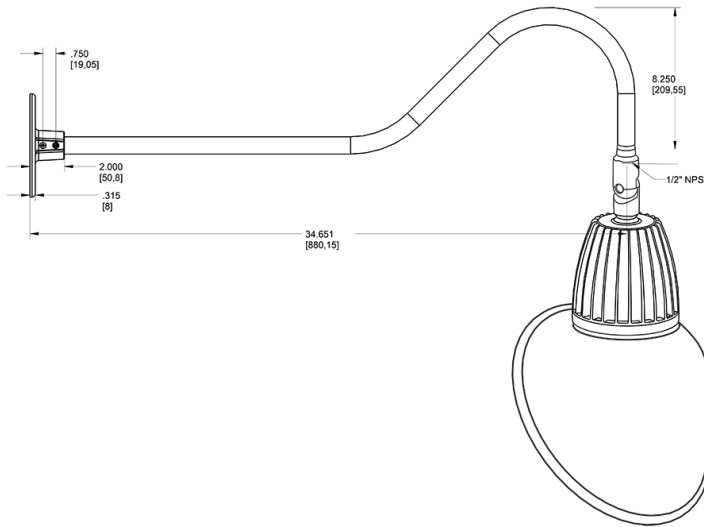

Dimensions

Features

- Adjustable 45° swivel joint
- Superior heat sink
- Die-cast aluminum housing
- 5-Year, No-Compromise Warranty

Ordering Matrix

Family	Wattage	Color Temp	Reflector	Shade	ShadeSize	Finish
GN2LED	26	Y		AC		R
	13 = 13W 26 = 26W	Y = 3000K Warm N = 4000K Neutral	Blank = Flood R = Rectangular S = Spot	AC = Angled Cone	11 = 11" Blank = 15"	B = Black W = White A = Bronze S = Silver G = Hunter Green YL = Yellow LB = Light Blue BL = Royal Blue BWN = Brown I = Ivory R = Red