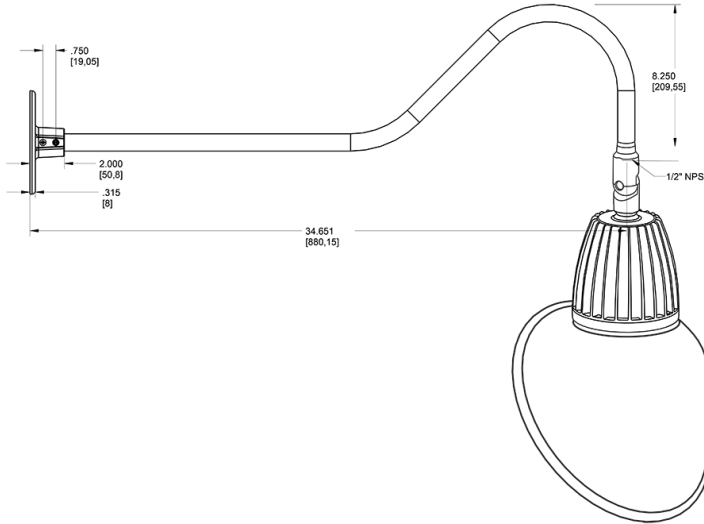

Dimensions

Features

- Adjustable 45° swivel joint
- Superior heat sink
- Die-cast aluminum housing
- 5-Year, No-Compromise Warranty

Ordering Matrix

Family	Wattage	Color Temp	Reflector	Shade	ShadeSize	Finish
GN2LED	26	Y		AC		BWN
	13 = 13W 26 = 26W	Y = 3000K Warm N = 4000K Neutral	Blank = Flood R = Rectangular S = Spot	AC = Angled Cone	11 = 11" Blank = 15"	B = Black W = White A = Bronze S = Silver G = Hunter Green YL = Yellow LB = Light Blue BL = Royal Blue BWN = Brown I = Ivory R = Red