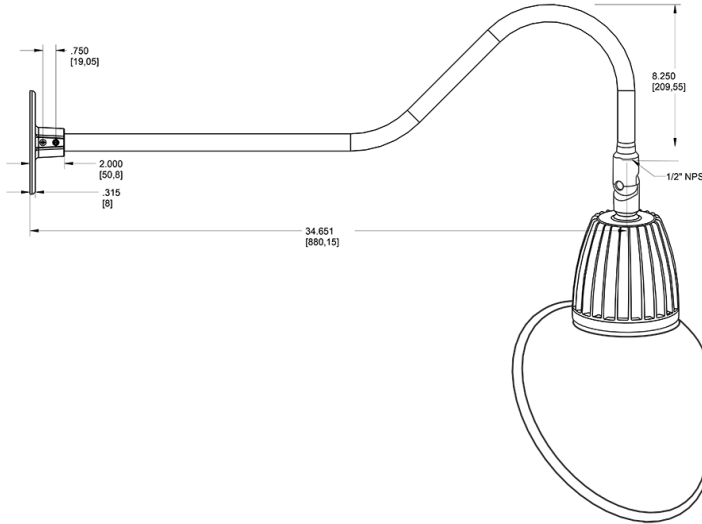

Technical Specifications

Compliance

UL Listed:

Suitable for wet locations. Suitable for mounting within 4ft (1.2m) of the ground.

IESNA LM-79 & lm-80 Testing:

RAB LED luminaires and LED components have been tested by an independent laboratory in accordance with IESNA lm-79 and lm-80

Dimensions

Features

- Adjustable 45° swivel joint
- Superior heat sink
- Die-cast aluminum housing
- 5-Year, No-Compromise Warranty

Ordering Matrix

Family	Wattage	Color Temp	Reflector	Shade	ShadeSize	Finish
GN2LED	26	Y		AC		BL
	13 = 13W 26 = 26W	Y = 3000K Warm N = 4000K Neutral	Blank = Flood R = Rectangular S = Spot	AC = Angled Cone	11 = 11" Blank = 15"	B = Black W = White A = Bronze S = Silver G = Hunter Green YL = Yellow LB = Light Blue BL = Royal Blue BWN = Brown I = Ivory R = Red