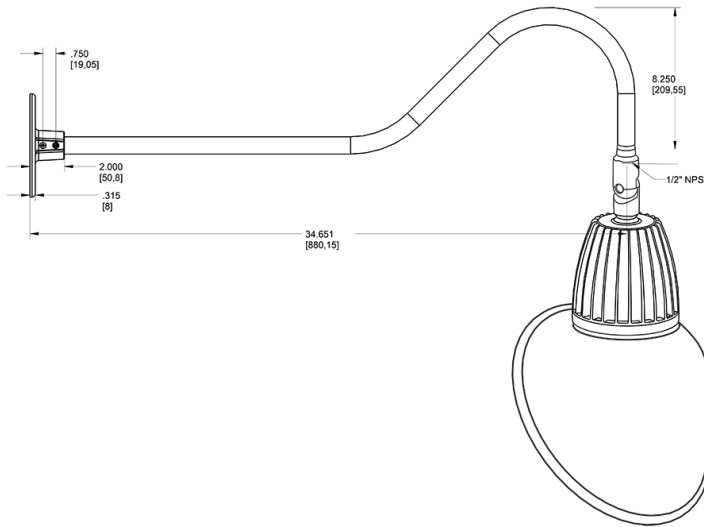

Dimensions

Features

- Adjustable 45° swivel joint
- Superior heat sink
- Die-cast aluminum housing
- 5-Year, No-Compromise Warranty

Ordering Matrix

Family	Wattage	Color Temp	Reflector	Shade	ShadeSize	Finish
GN2LED	26	Y		AC	11	YL
	13 = 13W 26 = 26W	Y = 3000K Warm N = 4000K Neutral	Blank = Flood R = Rectangular S = Spot	AC = Angled Cone	11 = 11" Blank = 15"	B = Black W = White A = Bronze S = Silver G = Hunter Green YL = Yellow LB = Light Blue BL = Royal Blue BWN = Brown I = Ivory R = Red