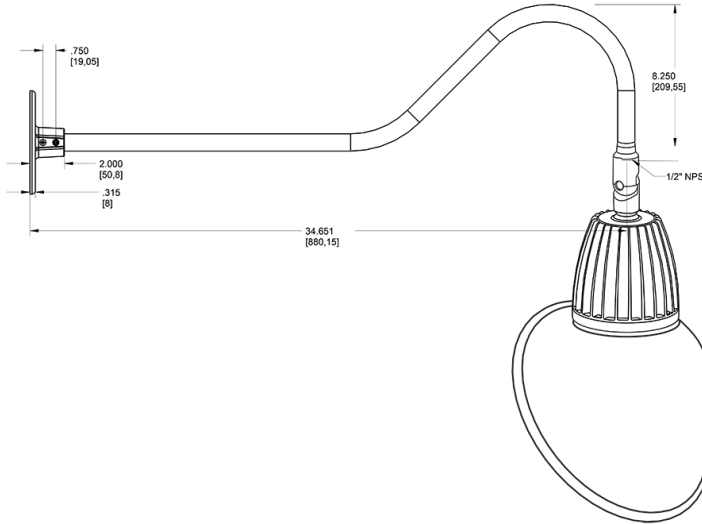

Technical Specifications

Compliance

UL Listed:

Suitable for wet locations. Suitable for mounting within 4ft (1.2m) of the ground.

IESNA LM-79 & lm-80 Testing:

RAB LED luminaires and LED components have been tested by an independent laboratory in accordance with IESNA lm-79 and lm-80

Dimensions

Features

- Adjustable 45° swivel joint
- Superior heat sink
- Die-cast aluminum housing
- 5-Year, No-Compromise Warranty

Ordering Matrix

Family	Wattage	Color Temp	Reflector	Shade	ShadeSize	Finish
GN2LED	26	Y		AC	11	G
	13 = 13W 26 = 26W	Y = 3000K Warm N = 4000K Neutral	Blank = Flood R = Rectangular S = Spot	AC = Angled Cone	11 = 11" Blank = 15"	B = Black W = White A = Bronze S = Silver G = Hunter Green YL = Yellow LB = Light Blue BL = Royal Blue BWN = Brown I = Ivory R = Red