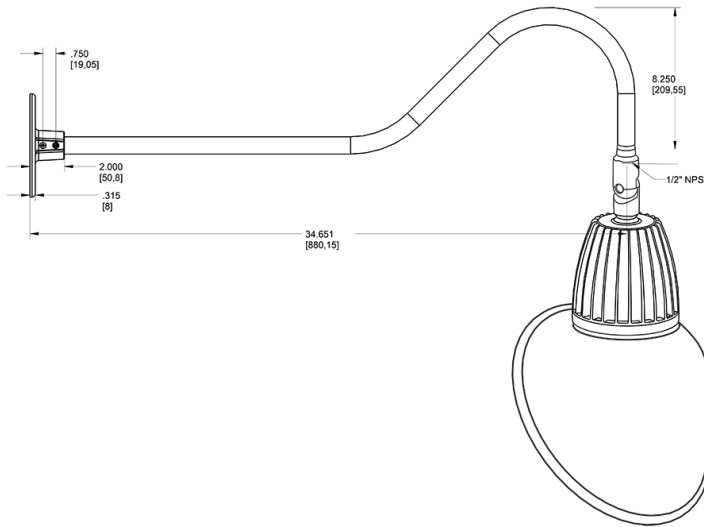

Dimensions

Features

- Adjustable 45° swivel joint
- Superior heat sink
- Die-cast aluminum housing
- 5-Year, No-Compromise Warranty

Ordering Matrix

Family	Wattage	Color Temp	Reflector	Shade	ShadeSize	Finish
GN2LED	26	Y		AC	11	A
	13 = 13W 26 = 26W	Y = 3000K Warm N = 4000K Neutral	Blank = Flood R = Rectangular S = Spot	AC = Angled Cone	11 = 11" Blank = 15"	B = Black W = White A = Bronze S = Silver G = Hunter Green YL = Yellow LB = Light Blue BL = Royal Blue BWN = Brown I = Ivory R = Red