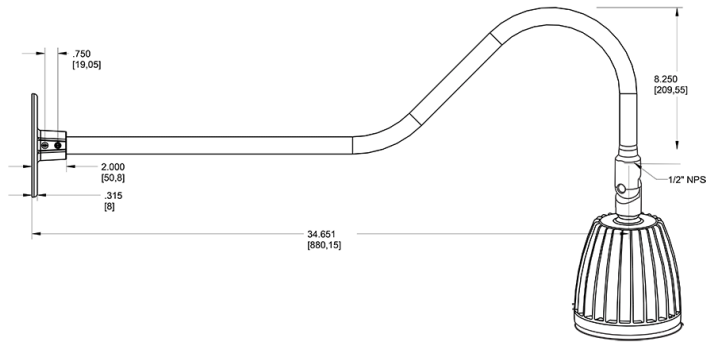

Dimensions

Features

- Adjustable 45° swivel joint
- Superior heat sink
- Die-cast aluminum housing
- 5-Year, No-Compromise Warranty

Ordering Matrix

Family	Wattage	Color Temp	Reflector	Shade	ShadeSize	Finish
GN2LED	26	Y				A
	13 = 13W 26 = 26W	Y = 3000K Warm N = 4000K Neutral	Blank = Flood R = Rectangular S = Spot	Blank = No Shade	Blank = No Shade Size	B = Black W = White A = Bronze S = Silver G = Hunter Green YL = Yellow LB = Light Blue BL = Royal Blue BWN = Brown I = Ivory R = Red