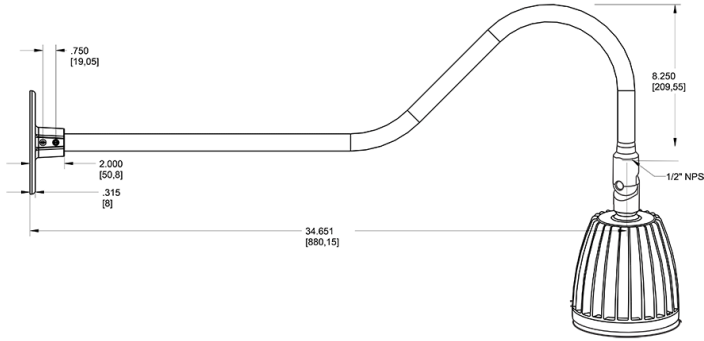

Dimensions

Features

- Adjustable 45° swivel joint
- Superior heat sink
- Die-cast aluminum housing
- 5-Year, No-Compromise Warranty

Ordering Matrix

Family	Wattage	Color Temp	Reflector	Shade	ShadeSize	Finish
GN2LED	26	N				YL
	13 = 13W 26 = 26W	Y = 3000K Warm N = 4000K Neutral	Blank = Flood R = Rectangular S = Spot	Blank = No Shade	Blank = No Shade Size	B = Black W = White A = Bronze S = Silver G = Hunter Green YL = Yellow LB = Light Blue BL = Royal Blue BWN = Brown I = Ivory R = Red