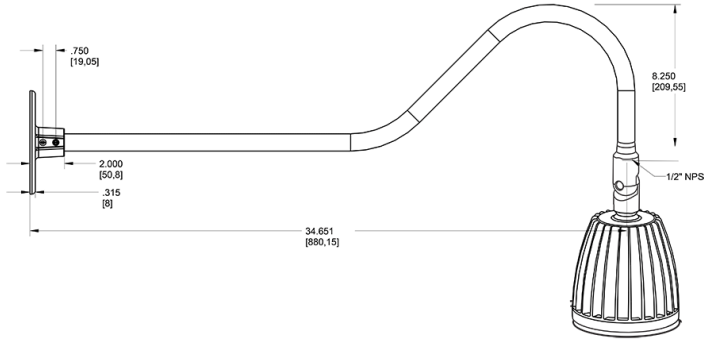

Dimensions

Features

- Adjustable 45° swivel joint
- Superior heat sink
- Die-cast aluminum housing
- 5-Year, No-Compromise Warranty

Ordering Matrix

Family	Wattage	Color Temp	Reflector	Shade	ShadeSize	Finish
GN2LED	26	N				W
	13 = 13W 26 = 26W	Y = 3000K Warm N = 4000K Neutral	Blank = Flood R = Rectangular S = Spot	Blank = No Shade	Blank = No Shade Size	B = Black W = White A = Bronze S = Silver G = Hunter Green YL = Yellow LB = Light Blue BL = Royal Blue BWN = Brown I = Ivory R = Red