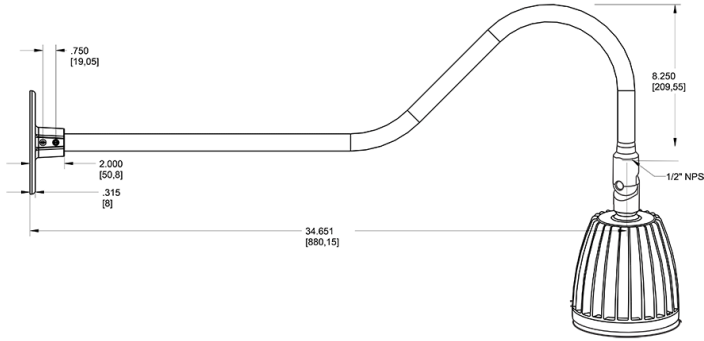

Project:	Type:
Prepared By:	Date:

Driver Info		LED Info	
Type	Constant Current	Watts	26W
120V	0.25A	Color Temp	4000K (Neutral)
208V	0.16A	Color Accuracy	85 CRI
240V	0.14A	L70 Lifespan	100,000 Hours
277V	0.12A	Lumens	1,755 lm
Input Watts	28.8W	Efficacy	60.9 lm/W

Dimensions

Features

- Adjustable 45° swivel joint
- Superior heat sink
- Die-cast aluminum housing
- 5-Year, No-Compromise Warranty

Ordering Matrix

Family	Wattage	Color Temp	Reflector	Shade	ShadeSize	Finish
GN2LED	26	N	S			W
	13 = 13W 26 = 26W	Y = 3000K Warm N = 4000K Neutral	Blank = Flood R = Rectangular S = Spot	Blank = No Shade	Blank = No Shade Size	B = Black W = White A = Bronze S = Silver G = Hunter Green YL = Yellow LB = Light Blue BL = Royal Blue BWN = Brown I = Ivory R = Red