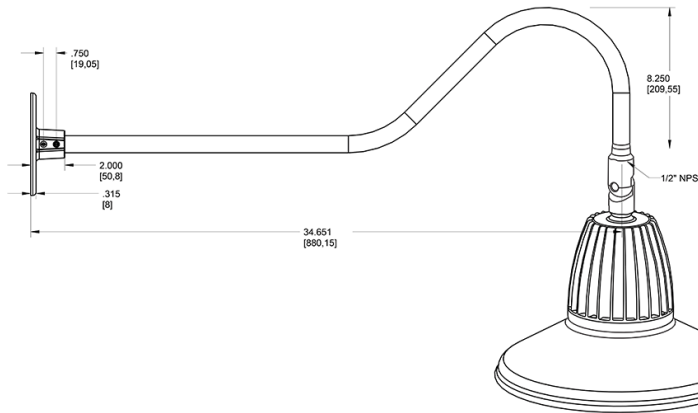

Dimensions

Features

- Adjustable 45° swivel joint
- Superior heat sink
- Die-cast aluminum housing
- 5-Year, No-Compromise Warranty

Ordering Matrix

Family	Wattage	Color Temp	Reflector	Shade	ShadeSize	Finish
GN2LED	26	N		ST		LB
	13 = 13W 26 = 26W	Y = 3000K Warm N = 4000K Neutral	Blank = Flood R = Rectangular S = Spot	ST = Straight Shade	11 = 11" Blank = 15"	B = Black W = White A = Bronze S = Silver G = Hunter Green YL = Yellow LB = Light Blue BL = Royal Blue BWN = Brown I = Ivory R = Red