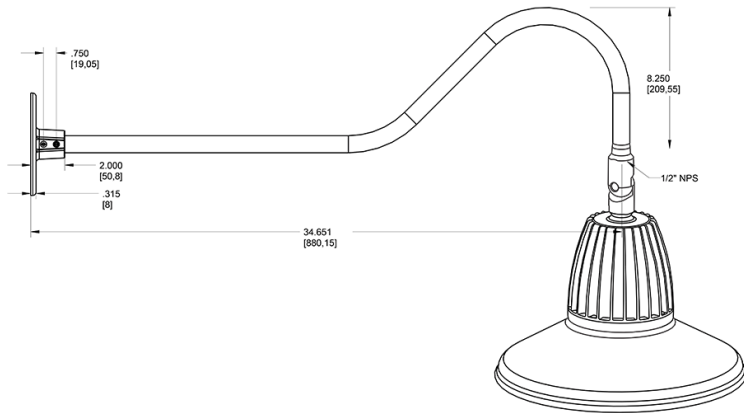

Dimensions

Features

- Adjustable 45° swivel joint
- Superior heat sink
- Die-cast aluminum housing
- 5-Year, No-Compromise Warranty

Ordering Matrix

Family	Wattage	Color Temp	Reflector	Shade	ShadeSize	Finish
GN2LED	26	N		ST		BWN
	13 = 13W 26 = 26W	Y = 3000K Warm N = 4000K Neutral	Blank = Flood R = Rectangular S = Spot	ST = Straight Shade	11 = 11" Blank = 15"	B = Black W = White A = Bronze S = Silver G = Hunter Green YL = Yellow LB = Light Blue BL = Royal Blue BWN = Brown I = Ivory R = Red