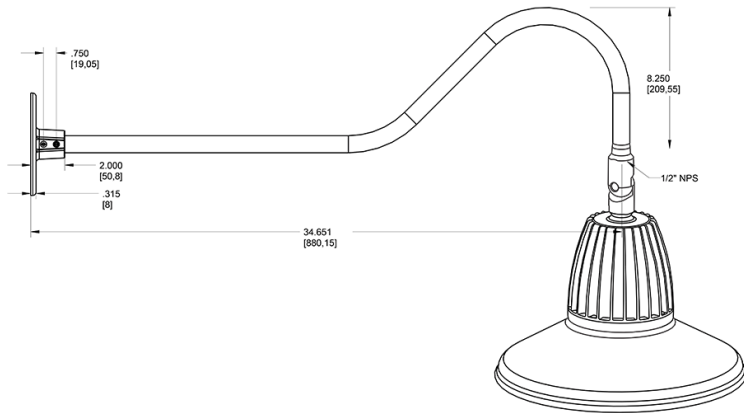

Dimensions

Features

- Adjustable 45° swivel joint
- Superior heat sink
- Die-cast aluminum housing
- 5-Year, No-Compromise Warranty

Ordering Matrix

Family	Wattage	Color Temp	Reflector	Shade	ShadeSize	Finish
GN2LED	26	N		ST		BL
	13 = 13W 26 = 26W	Y = 3000K Warm N = 4000K Neutral	Blank = Flood R = Rectangular S = Spot	ST = Straight Shade	11 = 11" Blank = 15"	B = Black W = White A = Bronze S = Silver G = Hunter Green YL = Yellow LB = Light Blue BL = Royal Blue BWN = Brown I = Ivory R = Red