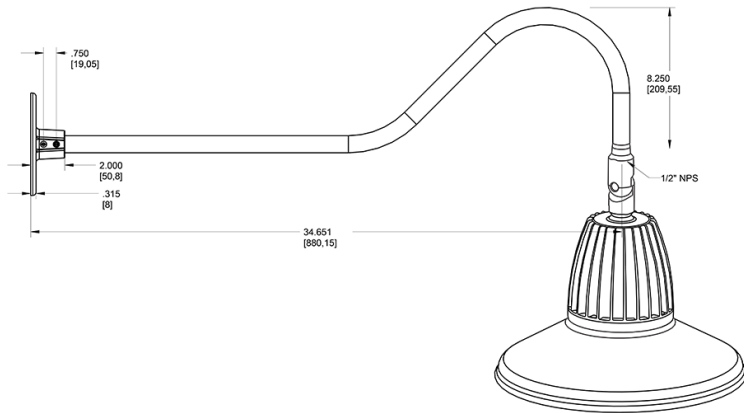

Dimensions

Features

- Adjustable 45° swivel joint
- Superior heat sink
- Die-cast aluminum housing
- 5-Year, No-Compromise Warranty

Ordering Matrix

Family	Wattage	Color Temp	Reflector	Shade	ShadeSize	Finish
GN2LED	26	N		ST		B
	13 = 13W 26 = 26W	Y = 3000K Warm N = 4000K Neutral	Blank = Flood R = Rectangular S = Spot	ST = Straight Shade	11 = 11" Blank = 15"	B = Black W = White A = Bronze S = Silver G = Hunter Green YL = Yellow LB = Light Blue BL = Royal Blue BWN = Brown I = Ivory R = Red