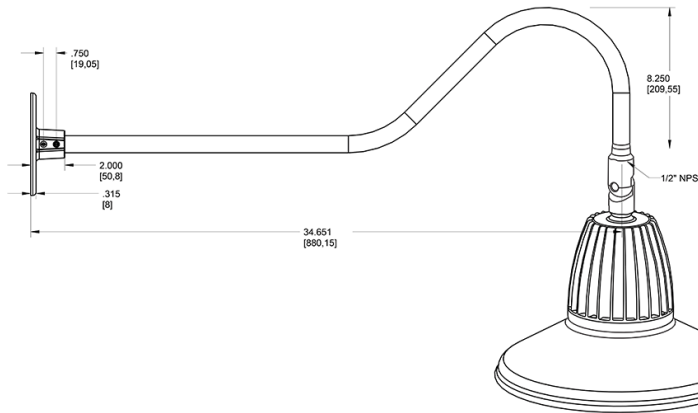

Technical Specifications

Compliance

UL Listed:

Suitable for wet locations. Suitable for mounting within 4ft (1.2m) of the ground.

IESNA LM-79 & lm-80 Testing:

RAB LED luminaires and LED components have been tested by an independent laboratory in accordance with IESNA lm-79 and lm-80

Dimensions

Features

- Adjustable 45° swivel joint
- Superior heat sink
- Die-cast aluminum housing
- 5-Year, No-Compromise Warranty

Ordering Matrix

Family	Wattage	Color Temp	Reflector	Shade	ShadeSize	Finish
GN2LED	26	N		ST	11	I
	13 = 13W 26 = 26W	Y = 3000K Warm N = 4000K Neutral	Blank = Flood R = Rectangular S = Spot	ST = Straight Shade	11 = 11" Blank = 15"	B = Black W = White A = Bronze S = Silver G = Hunter Green YL = Yellow LB = Light Blue BL = Royal Blue BWN = Brown I = Ivory R = Red