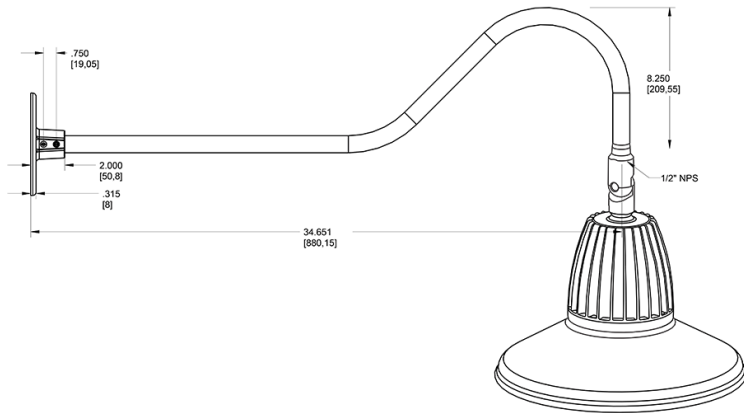

Dimensions

Features

- Adjustable 45° swivel joint
- Superior heat sink
- Die-cast aluminum housing
- 5-Year, No-Compromise Warranty

Ordering Matrix

Family	Wattage	Color Temp	Reflector	Shade	ShadeSize	Finish
GN2LED	26	N	S	ST		YL
	13 = 13W 26 = 26W	Y = 3000K Warm N = 4000K Neutral	Blank = Flood R = Rectangular S = Spot	ST = Straight Shade	11 = 11" Blank = 15"	B = Black W = White A = Bronze S = Silver G = Hunter Green YL = Yellow LB = Light Blue BL = Royal Blue BWN = Brown I = Ivory R = Red