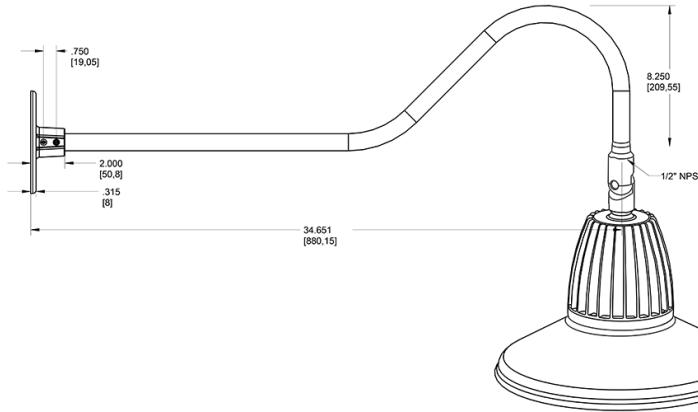

Technical Specifications

Compliance

UL Listed:

Suitable for wet locations. Suitable for mounting within 4ft (1.2m) of the ground.

IESNA LM-79 & LM-80 Testing:

RAB LED luminaires and LED components have been tested by an independent laboratory in accordance with IESNA LM-79 and LM-80.

Dimensions

Features

- Adjustable 45° swivel joint
- Superior heat sink
- Die-cast aluminum housing
- 5-Year, No-Compromise Warranty

Ordering Matrix

Family	Wattage	Color Temp	Reflector	Shade	ShadeSize	Finish
GN2LED	26	N	S	ST		S
	26 = 26W 13 = 13W	Y = 3000K Warm N = 4000K Neutral	Blank = Flood R = Rectangular S = Spot	ST = Straight Shade	11 = 11" Blank = 15"	R = Red I = Ivory BWN = Brown BL = Royal Blue LB = Light Blue YL = Yellow G = Hunter Green S = Silver A = Bronze W = White B = Black