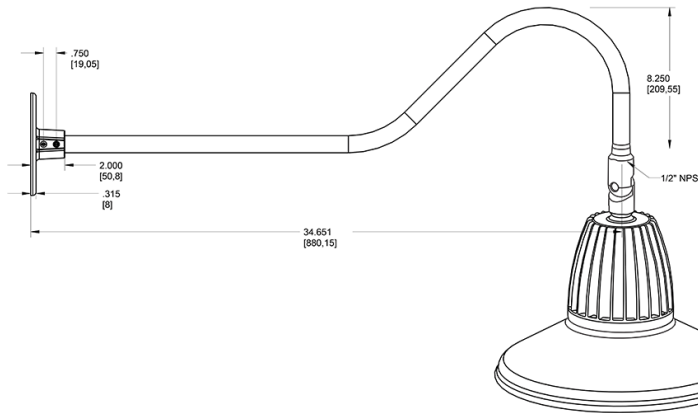

Dimensions

Features

- Adjustable 45° swivel joint
- Superior heat sink
- Die-cast aluminum housing
- 5-Year, No-Compromise Warranty

Ordering Matrix

Family	Wattage	Color Temp	Reflector	Shade	ShadeSize	Finish
GN2LED	26	N	S	ST	11	YL
	13 = 13W 26 = 26W	Y = 3000K Warm N = 4000K Neutral	Blank = Flood R = Rectangular S = Spot	ST = Straight Shade	11 = 11" Blank = 15"	B = Black W = White A = Bronze S = Silver G = Hunter Green YL = Yellow LB = Light Blue BL = Royal Blue BWN = Brown I = Ivory R = Red