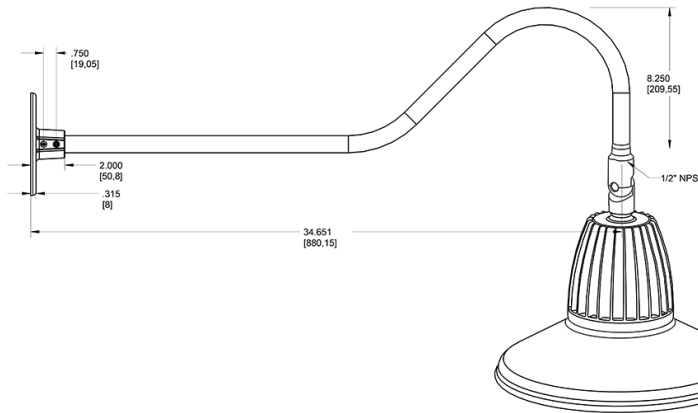

Dimensions

Features

- Adjustable 45° swivel joint
- Superior heat sink
- Die-cast aluminum housing
- 5-Year, No-Compromise Warranty

Ordering Matrix

Family	Wattage	Color Temp	Reflector	Shade	ShadeSize	Finish
GN2LED	26	N	S	ST	11	R
	13 = 13W 26 = 26W	Y = 3000K Warm N = 4000K Neutral	Blank = Flood R = Rectangular S = Spot	ST = Straight Shade	11 = 11" Blank = 15"	B = Black W = White A = Bronze S = Silver G = Hunter Green YL = Yellow LB = Light Blue BL = Royal Blue BWN = Brown I = Ivory R = Red