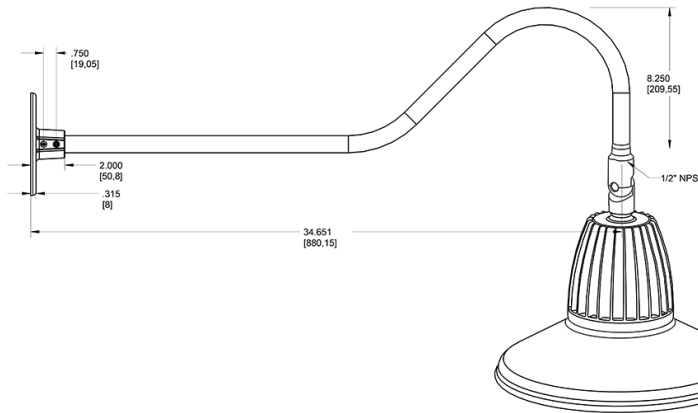

Dimensions

Features

- Adjustable 45° swivel joint
- Superior heat sink
- Die-cast aluminum housing
- 5-Year, No-Compromise Warranty

Ordering Matrix

Family	Wattage	Color Temp	Reflector	Shade	ShadeSize	Finish
GN2LED	26	N	S	ST	11	A
	13 = 13W 26 = 26W	Y = 3000K Warm N = 4000K Neutral	Blank = Flood R = Rectangular S = Spot	ST = Straight Shade	11 = 11" Blank = 15"	B = Black W = White A = Bronze S = Silver G = Hunter Green YL = Yellow LB = Light Blue BL = Royal Blue BWN = Brown I = Ivory R = Red