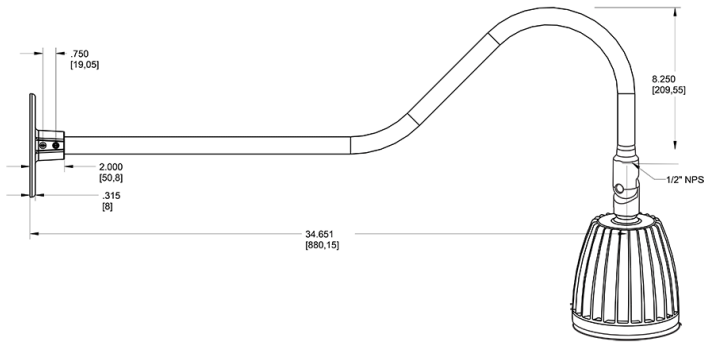

Dimensions

Features

- Adjustable 45° swivel joint
- Superior heat sink
- Die-cast aluminum housing
- 5-Year, No-Compromise Warranty

Ordering Matrix

Family	Wattage	Color Temp	Reflector	Shade	ShadeSize	Finish
GN2LED	26	N	S			R
	13 = 13W 26 = 26W	Y = 3000K Warm N = 4000K Neutral	Blank = Flood R = Rectangular S = Spot	Blank = No Shade	Blank = No Shade Size	B = Black W = White A = Bronze S = Silver G = Hunter Green YL = Yellow LB = Light Blue BL = Royal Blue BWN = Brown I = Ivory R = Red