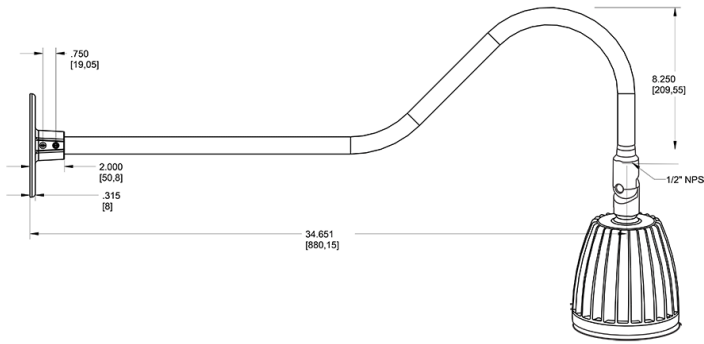

Dimensions

Features

- Adjustable 45° swivel joint
- Superior heat sink
- Die-cast aluminum housing
- 5-Year, No-Compromise Warranty

Ordering Matrix

Family	Wattage	Color Temp	Reflector	Shade	ShadeSize	Finish
GN2LED	26	N	S			LB
	13 = 13W 26 = 26W	Y = 3000K Warm N = 4000K Neutral	Blank = Flood R = Rectangular S = Spot	Blank = No Shade	Blank = No Shade Size	B = Black W = White A = Bronze S = Silver G = Hunter Green YL = Yellow LB = Light Blue BL = Royal Blue BWN = Brown I = Ivory R = Red