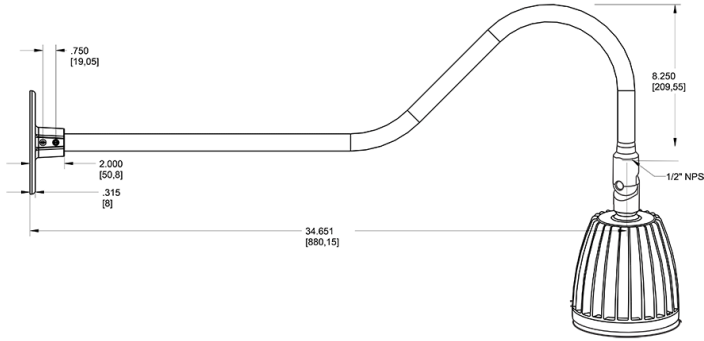

Dimensions

Features

- Adjustable 45° swivel joint
- Superior heat sink
- Die-cast aluminum housing
- 5-Year, No-Compromise Warranty

Ordering Matrix

Family	Wattage	Color Temp	Reflector	Shade	ShadeSize	Finish
GN2LED	26	N	S			I
	13 = 13W 26 = 26W	Y = 3000K Warm N = 4000K Neutral	Blank = Flood R = Rectangular S = Spot	Blank = No Shade	Blank = No Shade Size	B = Black W = White A = Bronze S = Silver G = Hunter Green YL = Yellow LB = Light Blue BL = Royal Blue BWN = Brown I = Ivory R = Red