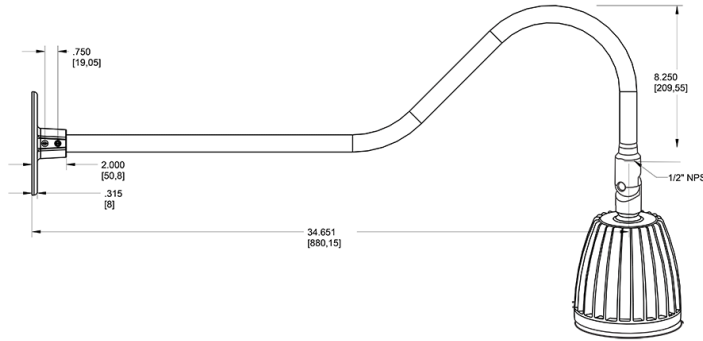

Dimensions

Features

- Adjustable 45° swivel joint
- Superior heat sink
- Die-cast aluminum housing
- 5-Year, No-Compromise Warranty

Ordering Matrix

Family	Wattage	Color Temp	Reflector	Shade	ShadeSize	Finish
GN2LED	26	N	S			BWN
	13 = 13W 26 = 26W	Y = 3000K Warm N = 4000K Neutral	Blank = Flood R = Rectangular S = Spot	Blank = No Shade	Blank = No Shade Size	B = Black W = White A = Bronze S = Silver G = Hunter Green YL = Yellow LB = Light Blue BL = Royal Blue BWN = Brown I = Ivory R = Red