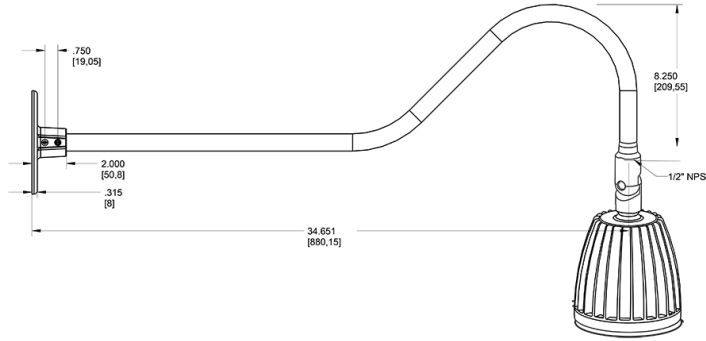

Dimensions

Features

- Adjustable 45° swivel joint
- Superior heat sink
- Die-cast aluminum housing
- 5-Year, No-Compromise Warranty

Ordering Matrix

Family	Wattage	Color Temp	Reflector	Shade	ShadeSize	Finish
GN2LED	26	N	S			B
	13 = 13W 26 = 26W	Y = 3000K Warm N = 4000K Neutral	Blank = Flood R = Rectangular S = Spot	Blank = No Shade	Blank = No Shade Size	B = Black W = White A = Bronze S = Silver G = Hunter Green YL = Yellow LB = Light Blue BL = Royal Blue BWN = Brown I = Ivory R = Red