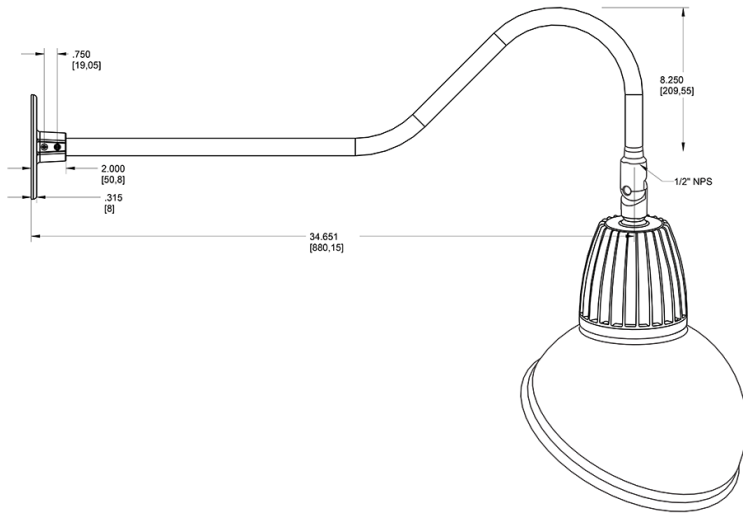

Dimensions

Features

- Adjustable 45° swivel joint
- Superior heat sink
- Die-cast aluminum housing
- 5-Year, No-Compromise Warranty

Ordering Matrix

Family	Wattage	Color Temp	Reflector	Shade	ShadeSize	Finish
GN2LED	26	N	S	AD		YL
	13 = 13W 26 = 26W	Y = 3000K Warm N = 4000K Neutral	Blank = Flood R = Rectangular S = Spot	AD = Angled Dome	11 = 11" Blank = 15"	B = Black W = White A = Bronze S = Silver G = Hunter Green YL = Yellow LB = Light Blue BL = Royal Blue BWN = Brown I = Ivory R = Red