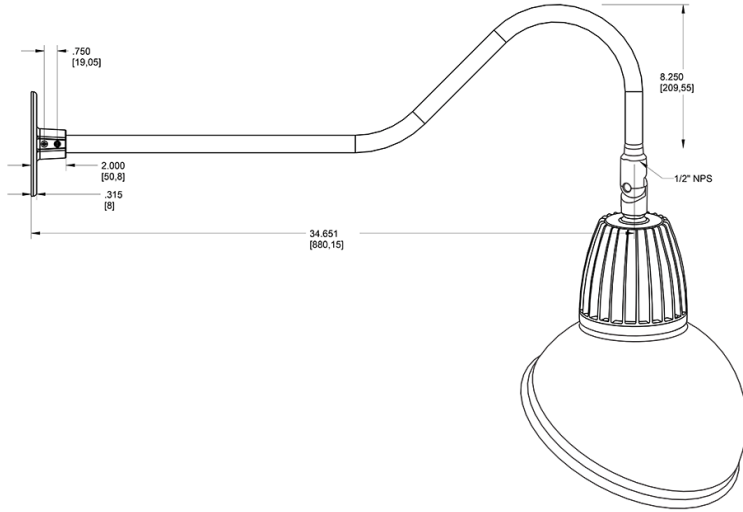

Dimensions

Features

- Adjustable 45° swivel joint
- Superior heat sink
- Die-cast aluminum housing
- 5-Year, No-Compromise Warranty

Ordering Matrix

Family	Wattage	Color Temp	Reflector	Shade	ShadeSize	Finish
GN2LED	26	N	S	AD		G
	13 = 13W 26 = 26W	Y = 3000K Warm N = 4000K Neutral	Blank = Flood R = Rectangular S = Spot	AD = Angled Dome	11 = 11" Blank = 15"	B = Black W = White A = Bronze S = Silver G = Hunter Green YL = Yellow LB = Light Blue BL = Royal Blue BWN = Brown I = Ivory R = Red