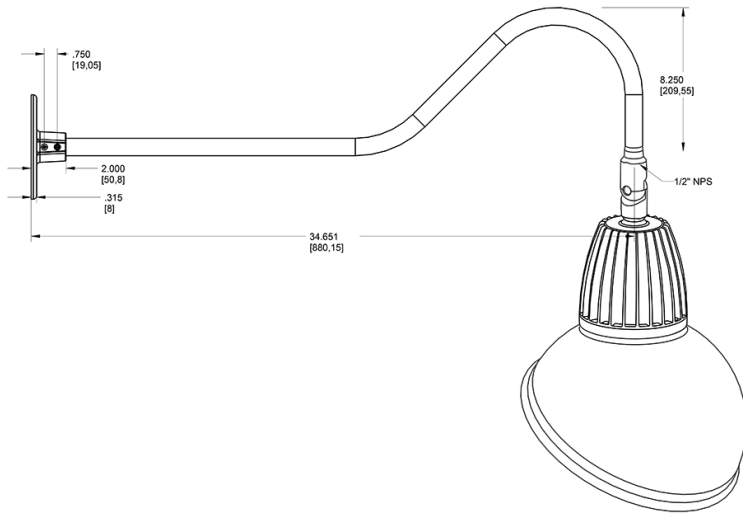

Dimensions

Features

- Adjustable 45° swivel joint
- Superior heat sink
- Die-cast aluminum housing
- 5-Year, No-Compromise Warranty

Ordering Matrix

Family	Wattage	Color Temp	Reflector	Shade	ShadeSize	Finish
GN2LED	26	N	S	AD		A
	13 = 13W 26 = 26W	Y = 3000K Warm N = 4000K Neutral	Blank = Flood R = Rectangular S = Spot	AD = Angled Dome	11 = 11" Blank = 15"	B = Black W = White A = Bronze S = Silver G = Hunter Green YL = Yellow LB = Light Blue BL = Royal Blue BWN = Brown I = Ivory R = Red