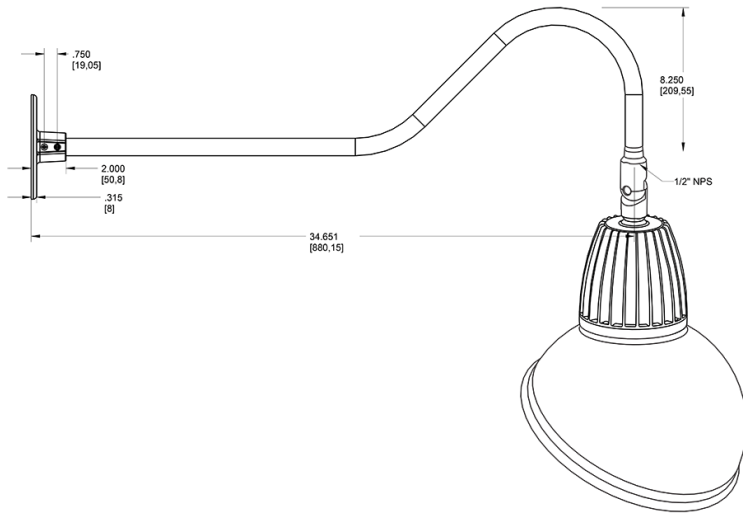

Dimensions

Features

- Adjustable 45° swivel joint
- Superior heat sink
- Die-cast aluminum housing
- 5-Year, No-Compromise Warranty

Ordering Matrix

Family	Wattage	Color Temp	Reflector	Shade	ShadeSize	Finish
GN2LED	26	N	S	AD	11	YL
	13 = 13W 26 = 26W	Y = 3000K Warm N = 4000K Neutral	Blank = Flood R = Rectangular S = Spot	AD = Angled Dome	11 = 11" Blank = 15"	B = Black W = White A = Bronze S = Silver G = Hunter Green YL = Yellow LB = Light Blue BL = Royal Blue BWN = Brown I = Ivory R = Red