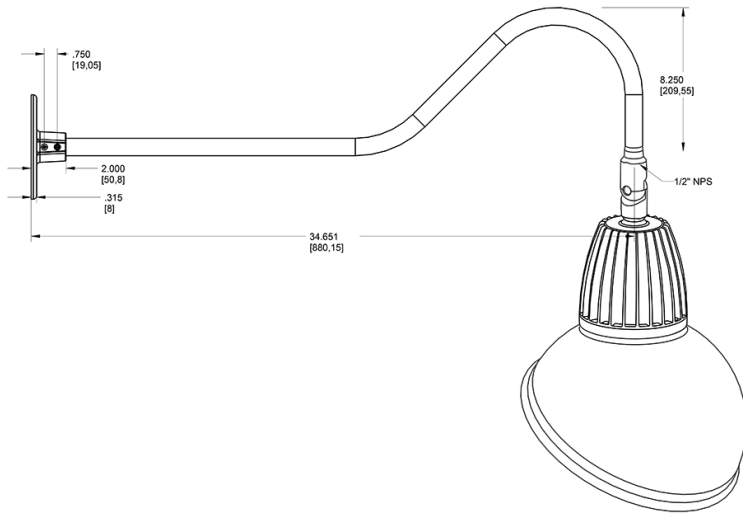

13 & 26 Watt Dome Shade LED Gooseneck Luminaire designed to match the architecture of Main Street storefronts and building perimeters. LED Gooseneck Dome Shade with 35" Goose Arm Style 2.

Color: Red

Weight: 14.0 lbs

Dimensions

Features

- Adjustable 45° swivel joint
- Superior heat sink
- Die-cast aluminum housing
- 5-Year, No-Compromise Warranty

Ordering Matrix

Family	Wattage	Color Temp	Reflector	Shade	ShadeSize	Finish
GN2LED	26	N	S	AD	11	R
	13 = 13W 26 = 26W	Y = 3000K Warm N = 4000K Neutral	Blank = Flood R = Rectangular S = Spot	AD = Angled Dome	11 = 11" Blank = 15"	B = Black W = White A = Bronze S = Silver G = Hunter Green YL = Yellow LB = Light Blue BL = Royal Blue BWN = Brown I = Ivory R = Red