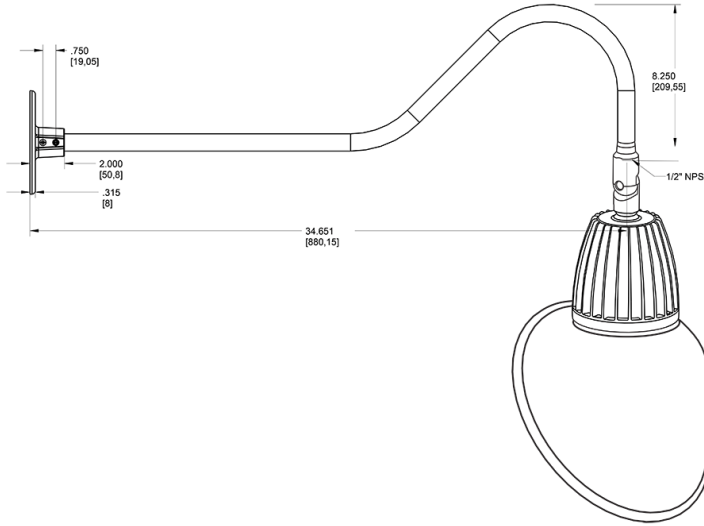

Technical Specifications

Compliance

UL Listed:

Suitable for wet locations. Suitable for mounting within 4ft (1.2m) of the ground.

IESNA LM-79 & lm-80 Testing:

RAB LED luminaires and LED components have been tested by an independent laboratory in accordance with IESNA lm-79 and lm-80

Dimensions

Features

- Adjustable 45° swivel joint
- Superior heat sink
- Die-cast aluminum housing
- 5-Year, No-Compromise Warranty

Ordering Matrix

Family	Wattage	Color Temp	Reflector	Shade	ShadeSize	Finish
GN2LED	26	N	S	AC		R
	13 = 13W 26 = 26W	Y = 3000K Warm N = 4000K Neutral	Blank = Flood R = Rectangular S = Spot	AC = Angled Cone	11 = 11" Blank = 15"	B = Black W = White A = Bronze S = Silver G = Hunter Green YL = Yellow LB = Light Blue BL = Royal Blue BWN = Brown I = Ivory R = Red