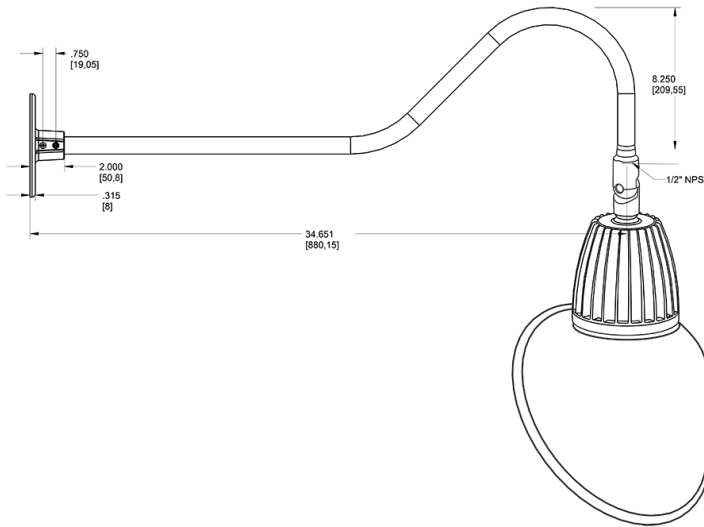

Dimensions

Features

- Adjustable 45° swivel joint
- Superior heat sink
- Die-cast aluminum housing
- 5-Year, No-Compromise Warranty

Ordering Matrix

Family	Wattage	Color Temp	Reflector	Shade	ShadeSize	Finish
GN2LED	26	N	S	AC		BL
	13 = 13W 26 = 26W	Y = 3000K Warm N = 4000K Neutral	Blank = Flood R = Rectangular S = Spot	AC = Angled Cone	11 = 11" Blank = 15"	B = Black W = White A = Bronze S = Silver G = Hunter Green YL = Yellow LB = Light Blue BL = Royal Blue BWN = Brown I = Ivory R = Red