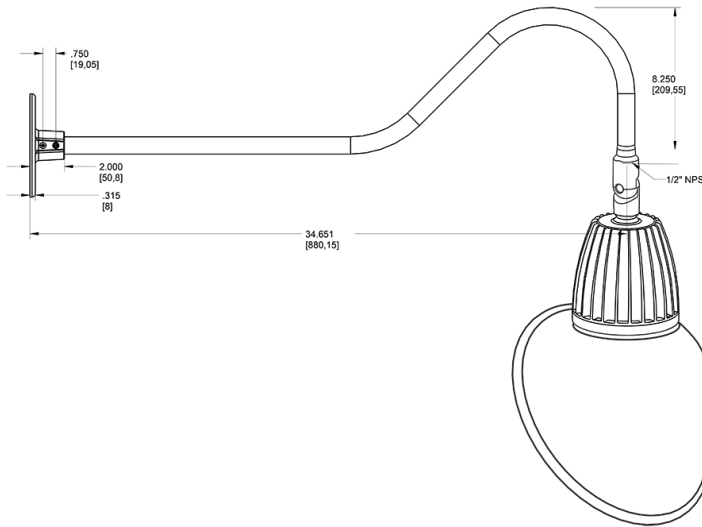

Dimensions

Features

- Adjustable 45° swivel joint
- Superior heat sink
- Die-cast aluminum housing
- 5-Year, No-Compromise Warranty

Ordering Matrix

Family	Wattage	Color Temp	Reflector	Shade	ShadeSize	Finish
GN2LED	26	N	S	AC	11	YL
	13 = 13W 26 = 26W	Y = 3000K Warm N = 4000K Neutral	Blank = Flood R = Rectangular S = Spot	AC = Angled Cone	11 = 11" Blank = 15"	B = Black W = White A = Bronze S = Silver G = Hunter Green YL = Yellow LB = Light Blue BL = Royal Blue BWN = Brown I = Ivory R = Red