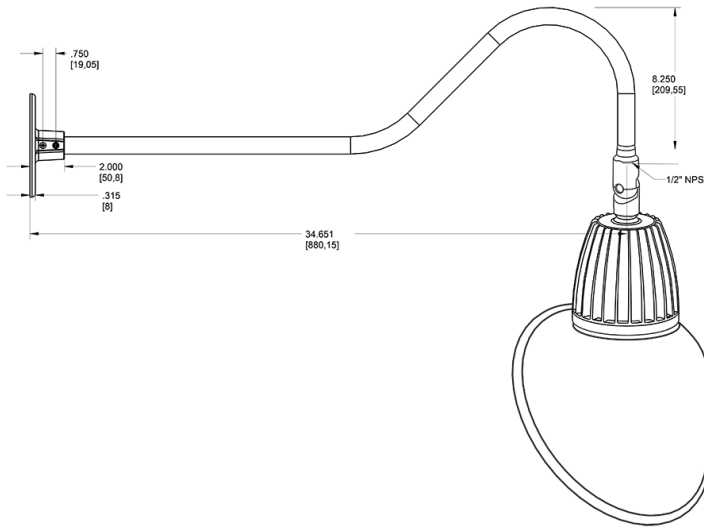

Dimensions

Features

- Adjustable 45° swivel joint
- Superior heat sink
- Die-cast aluminum housing
- 5-Year, No-Compromise Warranty

Ordering Matrix

Family	Wattage	Color Temp	Reflector	Shade	ShadeSize	Finish
GN2LED	26	N	S	AC	11	W
	13 = 13W 26 = 26W	Y = 3000K Warm N = 4000K Neutral	Blank = Flood R = Rectangular S = Spot	AC = Angled Cone	11 = 11" Blank = 15"	B = Black W = White A = Bronze S = Silver G = Hunter Green YL = Yellow LB = Light Blue BL = Royal Blue BWN = Brown I = Ivory R = Red