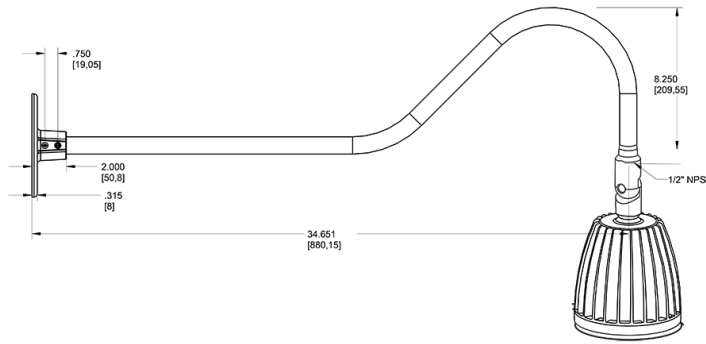

Dimensions

Features

- Adjustable 45° swivel joint
- Superior heat sink
- Die-cast aluminum housing
- 5-Year, No-Compromise Warranty

Ordering Matrix

Family	Wattage	Color Temp	Reflector	Shade	ShadeSize	Finish
GN2LED	26	N				S
	13 = 13W 26 = 26W	Y = 3000K Warm N = 4000K Neutral	Blank = Flood R = Rectangular S = Spot	Blank = No Shade	Blank = No Shade Size	B = Black W = White A = Bronze S = Silver G = Hunter Green YL = Yellow LB = Light Blue BL = Royal Blue BWN = Brown I = Ivory R = Red