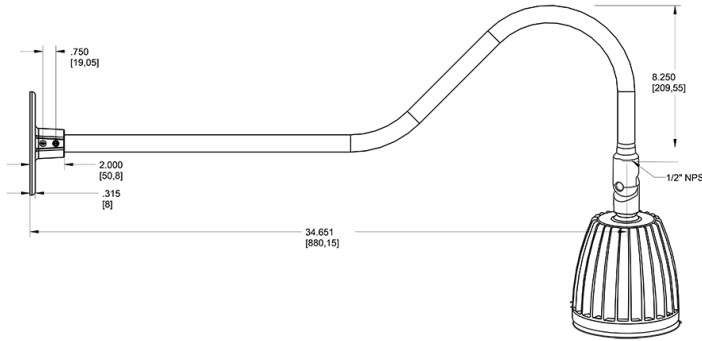

Dimensions

Features

- Adjustable 45° swivel joint
- Superior heat sink
- Die-cast aluminum housing
- 5-Year, No-Compromise Warranty

Ordering Matrix

Family	Wattage	Color Temp	Reflector	Shade	ShadeSize	Finish
GN2LED	26	N	R			YL
	13 = 13W 26 = 26W	Y = 3000K Warm N = 4000K Neutral	Blank = Flood R = Rectangular S = Spot	Blank = No Shade	Blank = No Shade Size	B = Black W = White A = Bronze S = Silver G = Hunter Green YL = Yellow LB = Light Blue BL = Royal Blue BWN = Brown I = Ivory R = Red