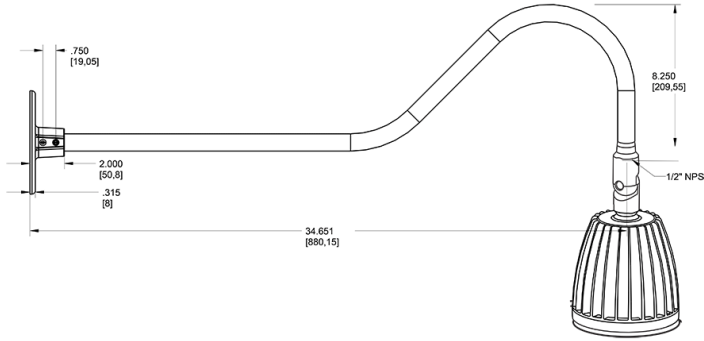

Dimensions

Features

- Adjustable 45° swivel joint
- Superior heat sink
- Die-cast aluminum housing
- 5-Year, No-Compromise Warranty

Ordering Matrix

Family	Wattage	Color Temp	Reflector	Shade	ShadeSize	Finish
GN2LED	26	N	R			W
	13 = 13W 26 = 26W	Y = 3000K Warm N = 4000K Neutral	Blank = Flood R = Rectangular S = Spot	Blank = No Shade	Blank = No Shade Size	B = Black W = White A = Bronze S = Silver G = Hunter Green YL = Yellow LB = Light Blue BL = Royal Blue BWN = Brown I = Ivory R = Red