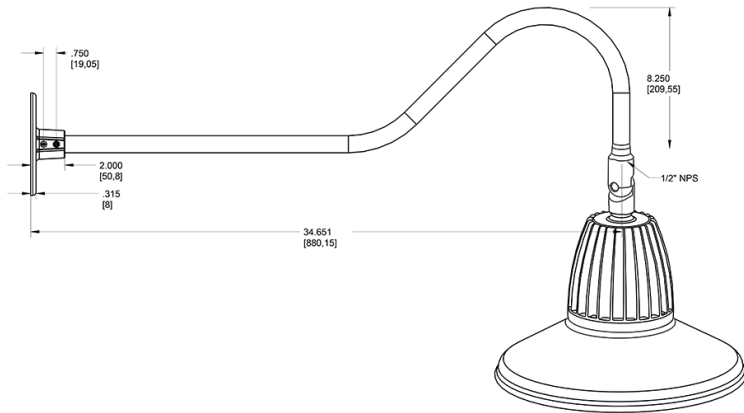

Dimensions

Features

- Adjustable 45° swivel joint
- Superior heat sink
- Die-cast aluminum housing
- 5-Year, No-Compromise Warranty

Ordering Matrix

Family	Wattage	Color Temp	Reflector	Shade	ShadeSize	Finish
GN2LED	26	N	R	ST		YL
	13 = 13W 26 = 26W	Y = 3000K Warm N = 4000K Neutral	Blank = Flood R = Rectangular S = Spot	ST = Straight Shade	11 = 11" Blank = 15"	B = Black W = White A = Bronze S = Silver G = Hunter Green YL = Yellow LB = Light Blue BL = Royal Blue BWN = Brown I = Ivory R = Red