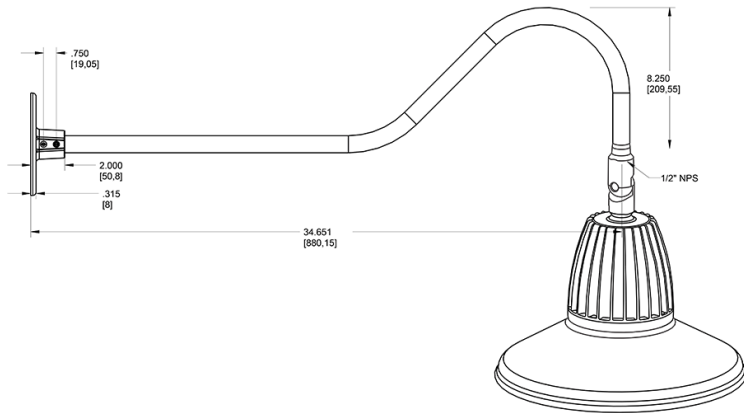

Dimensions

Features

- Adjustable 45° swivel joint
- Superior heat sink
- Die-cast aluminum housing
- 5-Year, No-Compromise Warranty

Ordering Matrix

Family	Wattage	Color Temp	Reflector	Shade	ShadeSize	Finish
GN2LED	26	N	R	ST		W
	13 = 13W 26 = 26W	Y = 3000K Warm N = 4000K Neutral	Blank = Flood R = Rectangular S = Spot	ST = Straight Shade	11 = 11" Blank = 15"	B = Black W = White A = Bronze S = Silver G = Hunter Green YL = Yellow LB = Light Blue BL = Royal Blue BWN = Brown I = Ivory R = Red