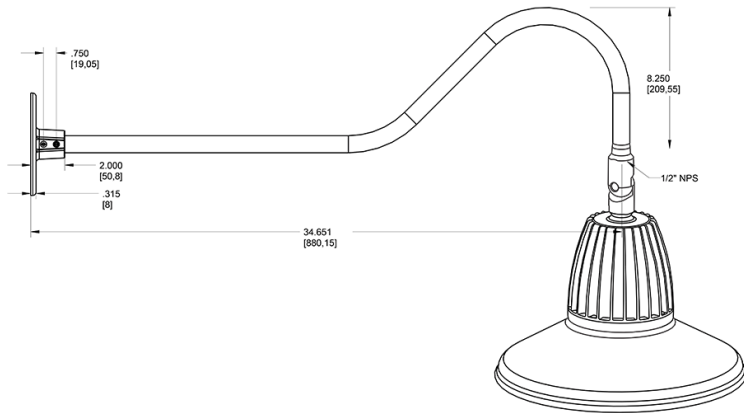

Dimensions

Features

- Adjustable 45° swivel joint
- Superior heat sink
- Die-cast aluminum housing
- 5-Year, No-Compromise Warranty

Ordering Matrix

Family	Wattage	Color Temp	Reflector	Shade	ShadeSize	Finish
GN2LED	26	N	R	ST		R
	13 = 13W 26 = 26W	Y = 3000K Warm N = 4000K Neutral	Blank = Flood R = Rectangular S = Spot	ST = Straight Shade	11 = 11" Blank = 15"	B = Black W = White A = Bronze S = Silver G = Hunter Green YL = Yellow LB = Light Blue BL = Royal Blue BWN = Brown I = Ivory R = Red