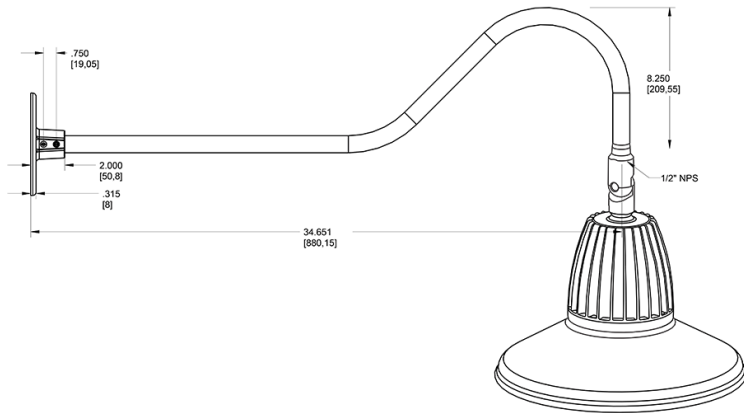

Dimensions

Features

- Adjustable 45° swivel joint
- Superior heat sink
- Die-cast aluminum housing
- 5-Year, No-Compromise Warranty

Ordering Matrix

Family	Wattage	Color Temp	Reflector	Shade	ShadeSize	Finish
GN2LED	26	N	R	ST		I
	13 = 13W 26 = 26W	Y = 3000K Warm N = 4000K Neutral	Blank = Flood R = Rectangular S = Spot	ST = Straight Shade	11 = 11" Blank = 15"	B = Black W = White A = Bronze S = Silver G = Hunter Green YL = Yellow LB = Light Blue BL = Royal Blue BWN = Brown I = Ivory R = Red