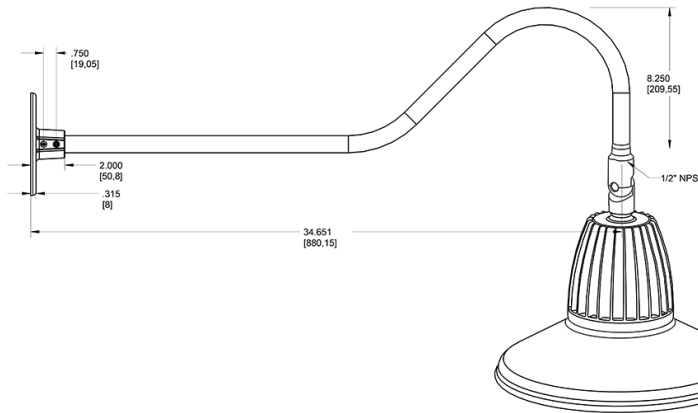

Dimensions

Features

- Adjustable 45° swivel joint
- Superior heat sink
- Die-cast aluminum housing
- 5-Year, No-Compromise Warranty

Ordering Matrix

Family	Wattage	Color Temp	Reflector	Shade	ShadeSize	Finish
GN2LED	26	N	R	ST		G
	13 = 13W 26 = 26W	Y = 3000K Warm N = 4000K Neutral	Blank = Flood R = Rectangular S = Spot	ST = Straight Shade	11 = 11" Blank = 15"	B = Black W = White A = Bronze S = Silver G = Hunter Green YL = Yellow LB = Light Blue BL = Royal Blue BWN = Brown I = Ivory R = Red