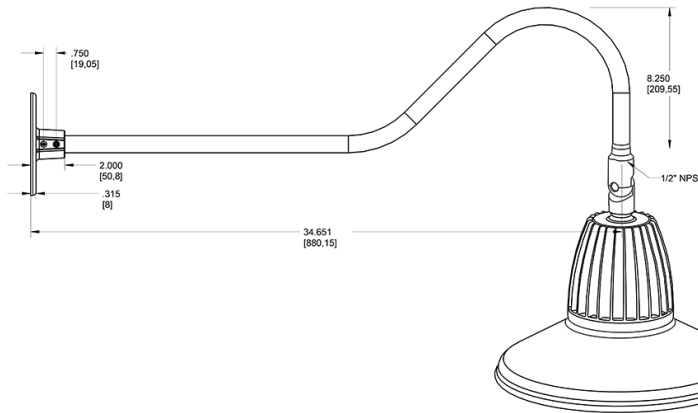

Dimensions

Features

- Adjustable 45° swivel joint
- Superior heat sink
- Die-cast aluminum housing
- 5-Year, No-Compromise Warranty

Ordering Matrix

Family	Wattage	Color Temp	Reflector	Shade	ShadeSize	Finish
GN2LED	26	N	R	ST	11	R
	13 = 13W 26 = 26W	Y = 3000K Warm N = 4000K Neutral	Blank = Flood R = Rectangular S = Spot	ST = Straight Shade	11 = 11" Blank = 15"	B = Black W = White A = Bronze S = Silver G = Hunter Green YL = Yellow LB = Light Blue BL = Royal Blue BWN = Brown I = Ivory R = Red